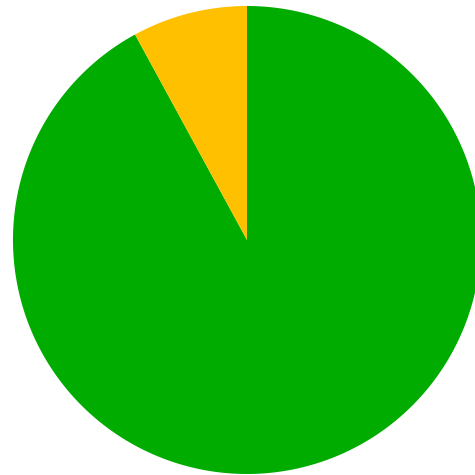

Weekly Waiting Times Statistics

Waiting Time	Target	Actual	PAX
< 5 Min	85%	92%	81090
< 10 Min	95%	100%	88085
Total			88085

Daily Waiting Times Statistics

	Monday	Tuesday	Wednesday	Thursday	Friday	Saturday	Sunday
< 5 Min	98%	93%	98%	100%	97%	90%	71%
< 10 Min	100%	100%	100%	100%	100%	100%	100%
PAX	12661	11418	11154	12356	13470	13014	14012
Max. Waiting Time	6	7	6	5	8	8	10
Max. Queue Length	148	201	142	99	175	205	170