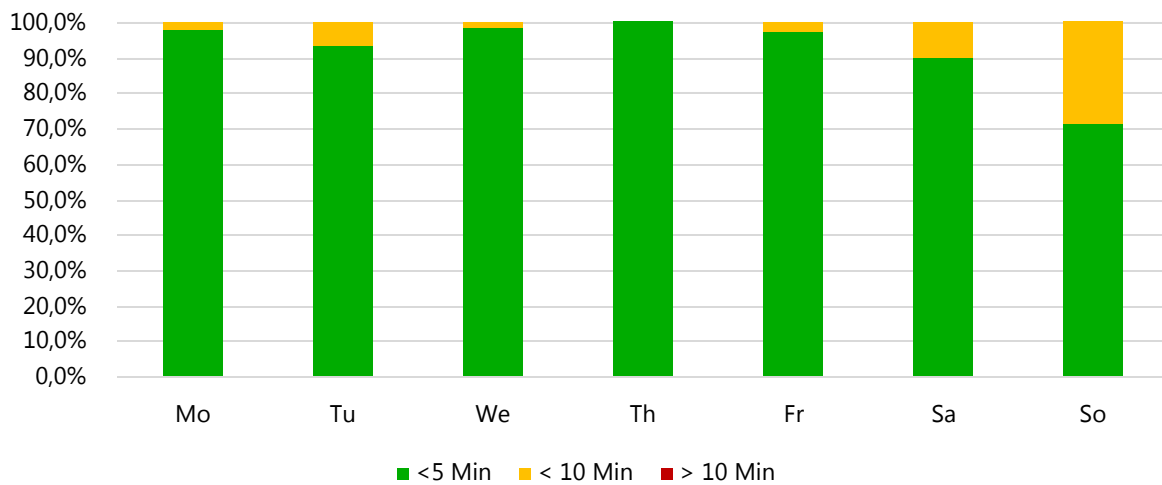

Weekly Waiting Times Statistics

Waiting Time	Target	Actual	PAX
< 5 Min	85%	92%	81090
< 10 Min	95%	100%	88085
Total			88085

Daily Waiting Times Statistics

	Monday	Tuesday	Wednesday	Thursday	Friday	Saturday	Sunday
< 5 Min	98%	93%	98%	100%	97%	90%	71%
< 10 Min	100%	100%	100%	100%	100%	100%	100%
PAX	12661	11418	11154	12356	13470	13014	14012
Max. Waiting Time	6	7	6	5	8	8	10
Max. Queue Length	148	201	142	99	175	205	170